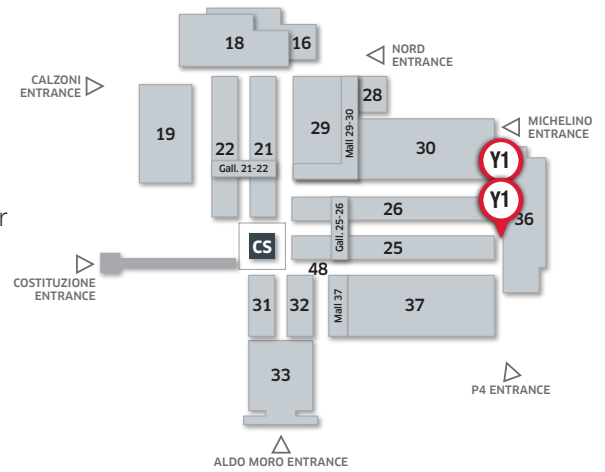

CERSAIE
Bologna - Italy

Advertising Spaces

POSITIONS

INSIDE THE EXHIBITION CENTRE

cod. **102013206**

TYPE

Y1

23-27 / 09 / 2024

ADVERTISING POSITIONS MAP

Single-side banner made of openwork sheet hung on the outer main facade of Hall 36.

POSITIONS AVAILABLE: 2

Rate € 7.000,00

1 SINGLE-SIDE BANNER

Dimensions: **6,5 x 5,5 m** (base x altezza)
File format: **vector-graphics format** in high resolution
300 dpi

The adhesive film will be directly realized by **the Organizer.**

MATERIAL DELIVERY

Once the exhibiting space will be confirmed, the Organizer must indicate the exact email address for the materials forwarding.